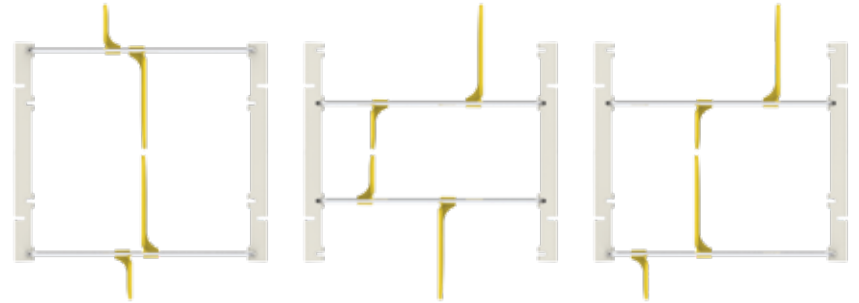

Solution

The SKIDO Container Organiser is a kitchen novelty. It comes with smartly designed flaps that easily snap onto the wire component. You can also segregate the containers by sizes which lets you pick what you need quickly and easily. Your tin and steel containers need not be an eye sore anymore. With the Container Organiser, with sliding partitions, you get the flexibility to choose an arrangement that works for you. The partition guide can be set up in different positions.

NAYI SOCHTM
नई सोच

Smartly designed flaps to partition and segregate different sizes of containers.

Container Organiser

Possible Container Organiser layouts :

Container Organiser consists of 2 wire partition guides, 4 adjustable partitions and 2 side mounts. This set is available for 380mm, 430mm, and 480mm drawer sizes.

380mm
Drawer | 4280

430mm
Drawer | 4281

480mm
Drawer | 4285

*Dals, masalas, snacks,
biscuits and more.
Store all with ease.*

Pick
what
you
need.

Jars and Bottles Organiser

Jars and Bottles Organiser

Problem

Masala containers, jars, boxes, etc. are kept together in the same basket. Small/ short/ flat containers are spread over multiple baskets resulting in poor utilisation of space. Also, there is no easy way to use the vertical storage space in the drawer.