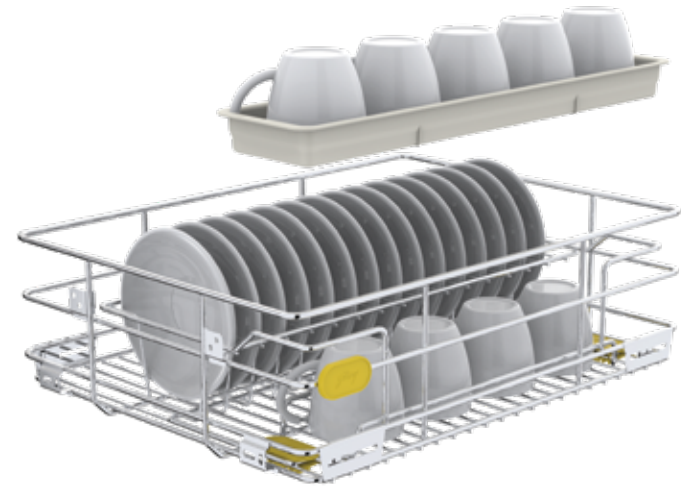

Problem

Every household has a lot more cups, saucers and mugs than a conventional cup and saucer drawer can hold. There are no demarcated spaces to accommodate mugs and cups of different shapes and sizes. Due to this a lot of storage space is wasted.

Solution

The SKIDO Cup and Saucer Organiser is a simple solution. It comes with an easy-to-carry tray that aids in efficient space utilisation by placing all the cups, saucers and mugs in a neat manner. Fixing the problems of odd-shaped cups, the Cup and Saucer Organiser is a design innovation. The additional easy-to-carry tray utilises the vertical storage space, doubling the cup storage capacity.

NAYI SOCHTM
नई सोच

Smartly creating
extra space.

Cup and Saucer Organiser

The additional easy-to-carry tray utilises the vertical storage space, doubling the cup storage capacity.

The Cup & Saucer Organiser consists of 1 wire frame, 1 easy carry tray and 2 locators. This set is suitable for 380mm, 430mm and 480mm drawer sizes.