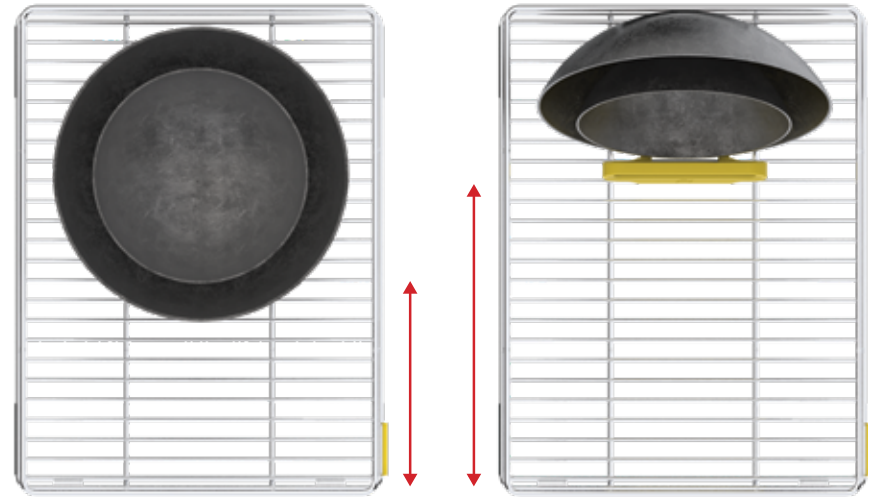

Kadhai / Wok Organiser

Kadhai / Wok
Organiser

The SKIDO Kadhai / Wok Organiser uses only half the space in the drawer and offer easy accessibility.

Kadhai / Wok Organiser is suitable for 380mm, 430mm and 480mm drawer sizes.