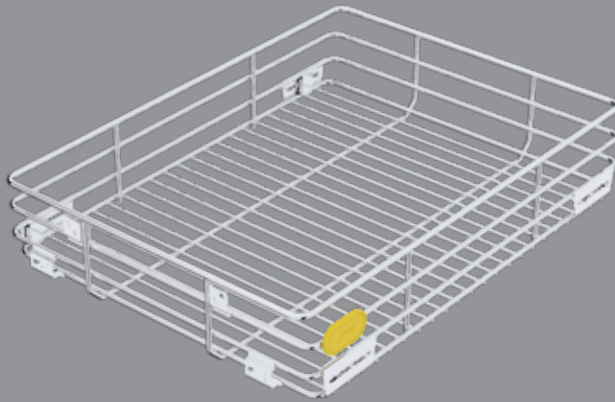

Rust resistant SS+ construction.

4 Point drawer fascia mounting provides easy alignment.

Capsule mounts, for fast and parallel slide mount.

Strong supporting members at the base for more load bearing.

380 x 506 x 100 mm | 4221
430 x 506 x 100 mm | 4223
480 x 506 x 100 mm | 4224

380 x 506 x 150 mm | 4226
430 x 506 x 150 mm | 4227
480 x 506 x 150 mm | 4228

380 x 506 x 200 mm | 4239
430 x 506 x 200 mm | 4240
480 x 506 x 200 mm | 4265

Each Drawer is available in three heights of 100mm, 150mm and 200mm and three widths of 380mm, 430mm and 480mm. These help bring perfection to your kitchen storage.