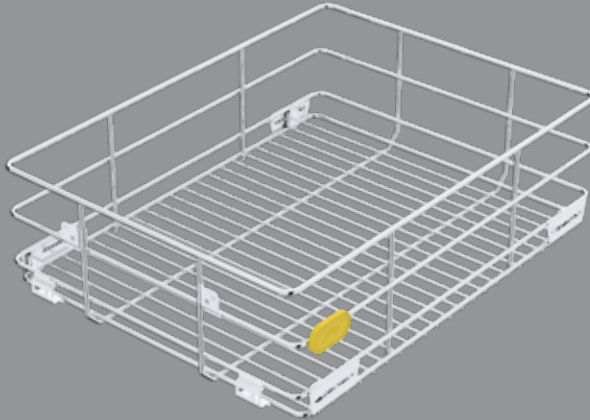

Rust resistant SS+ construction.

4 Point drawer fascia mounting provides easy alignment.

Capsule mounts, for fast and parallel slide mount.

Strong supporting members at the base for more load bearing.

380 x 506 x 100 mm | 4221
430 x 506 x 100 mm | 4223
480 x 506 x 100 mm | 4224

380 x 506 x 150 mm | 4226
430 x 506 x 150 mm | 4227
480 x 506 x 150 mm | 4228

380 x 506 x 200 mm | 4239
430 x 506 x 200 mm | 4240
480 x 506 x 200 mm | 4265

Each Drawer is available in three heights of 100mm, 150mm and 200mm and three widths of 380mm, 430mm and 480mm. These help bring perfection to your kitchen storage.