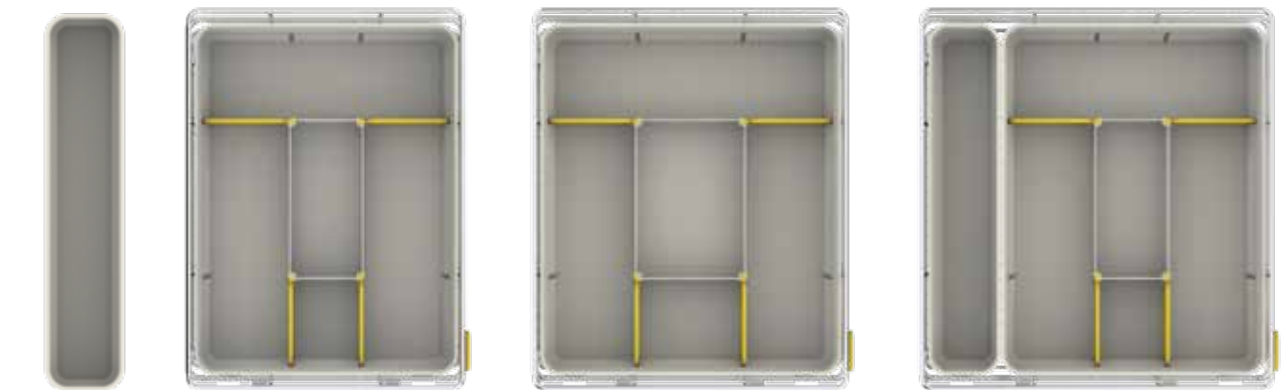

NAYI SOCHTM
नई सोच

Smart and interchangeable
flaps for
partitioning.

Cutlery Organiser

Possible layouts for Cutlery Organiser

The SKIDO Cutlery Organisers come in 2 widths: 380mm and 430mm. An additional 100mm tray helps to maximise space when used in the 480mm drawers. The cutlery organiser consists of 1 base tray and 4 cutlery partitions.

100mm
Tray | 4269

380mm
Drawer | 4267

430mm
Drawer | 4268

100mm + 380mm
480mm Drawer

*More space means
more cups and
saucers.*

Store
more.

Cup and Saucer Organiser

Cup and Saucer Organiser