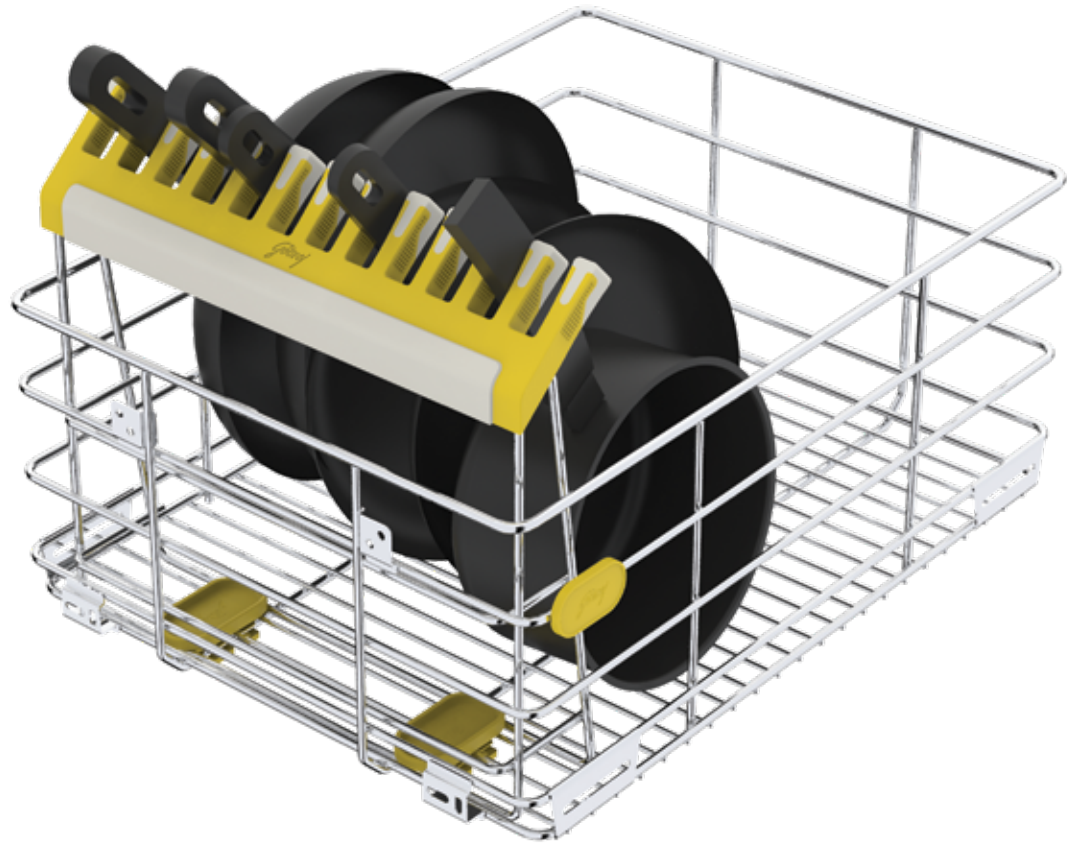

NAYI SOCHTM
नई सोच

Smart flaps
for adjustable
partitioning as
well as firmly
holding thalis.

Thali Organiser

Thali Organiser consists of 1 wire frame, 6 adjustable Thali separators and 4 locators. This set is available in two sizes **15** for 380mm & 430mm drawers and **19** for 480mm drawer.

*Now that's what I
call innovation.*

Easy
to
use.

Fry Pan Organiser

Fry Pan Organiser

Problem

The fry pan is the most problematic of kitchenware. In most households, pans are stacked one on top of the other. Which means, every time you take out a certain pan, a lot of scratching and rattling happens that is harmful for the pan and annoying to the ear.

Solution

An innovative solution designed with smart thinking, the SKIDO Fry Pan Organiser is a uniquely-designed component that holds the pans in place by their handles. The SKIDO fry pan organiser clamps the pan-handles in its flexible soft touch holder while storing them in the drawer. This helps in the efficient use of storage space, allows easy access, prevents entangling of pan handles and also keeps the pans from getting scratched.