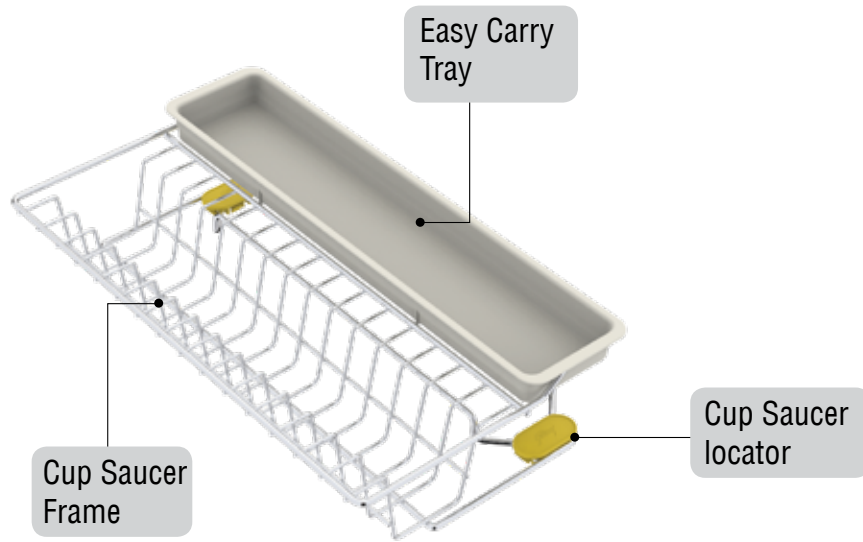

100mm
Tray | 4269

380mm
Drawer | 4267

430mm
Drawer | 4268

100mm + 380mm
480mm Drawer

*More space means
more cups and
saucers.*

Store
more.

Cup and Saucer Organiser

Cup and Saucer Organiser

Problem

Every household has a lot more cups, saucers and mugs than a conventional cup and saucer drawer can hold. There are no demarcated spaces to accommodate mugs and cups of different shapes and sizes. Due to this a lot of storage space is wasted.

Solution

The SKIDO Cup and Saucer Organiser is a simple solution. It comes with an easy-to-carry tray that aids in efficient space utilisation by placing all the cups, saucers and mugs in a neat manner. Fixing the problems of odd-shaped cups, the Cup and Saucer Organiser is a design innovation. The additional easy-to-carry tray utilises the vertical storage space, doubling the cup storage capacity.

NAYI SOCHTM
नई सोच

Smartly creating
extra space.

Cup and Saucer Organiser

The additional easy-to-carry tray utilises the vertical storage space, doubling the cup storage capacity.

The Cup & Saucer Organiser consists of 1 wire frame, 1 easy carry tray and 2 locators. This set is suitable for 380mm, 430mm and 480mm drawer sizes.