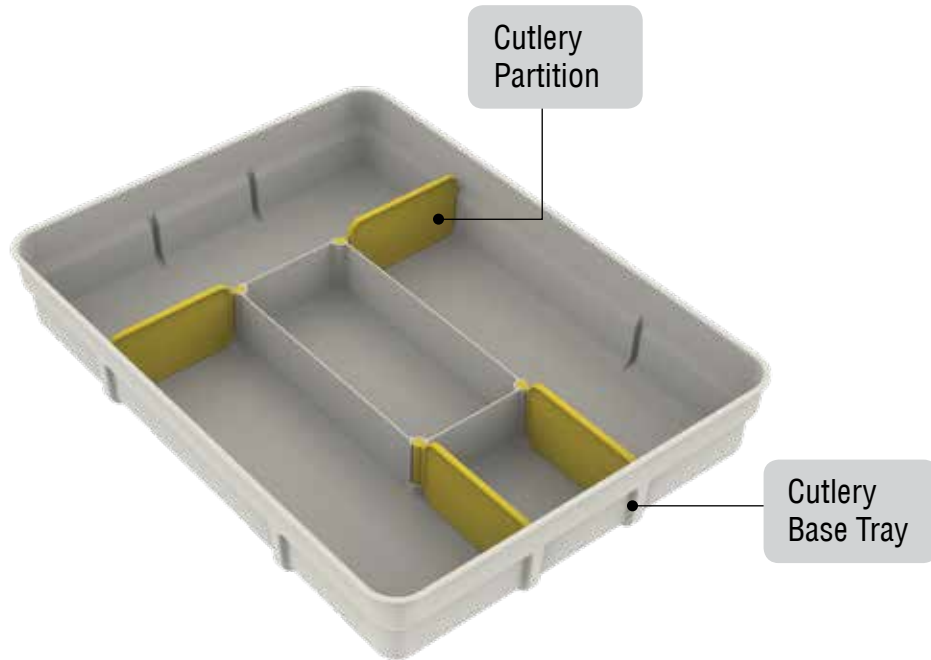

Cutlery Organiser

Cutlery Organiser

Problem

In the existing baskets, a lot of kitchen cutlery isn't easily accessible to you. This leads to clutter and confusion. For example, when you need a spatula, you find it buried under other cutlery, while oddly-shaped serving spoons are difficult to extract. Also, lack of flexible partitions create rigid spaces which are restrictive and difficult to access.

Solution

With the SKIDO Cutlery Organiser, things are different. Now, all the cutlery is visible, neatly placed and easily accessible. Its adjustable partitions offer you the choice to customise according to your needs and habits. With your belans, chimtas, zara's and spoons easily stored, put an end to cutlery clutter. Easy to remove and clean, the Cutlery Organiser helps you in neatly arranging even the odd-sized cutlery.

NAYI SOCHTM
नई सोच

Smart and interchangeable
flaps for
partitioning.

Cutlery Organiser

Possible layouts for Cutlery Organiser

The SKIDO Cutlery Organisers come in 2 widths: 380mm and 430mm. An additional 100mm tray helps to maximise space when used in the 480mm drawers. The cutlery organiser consists of 1 base tray and 4 cutlery partitions.

100mm
Tray | 4269

380mm
Drawer | 4267

430mm
Drawer | 4268

100mm + 380mm
480mm Drawer

*More space means
more cups and
saucers.*

Store
more.

Cup and Saucer Organiser

Cup and Saucer Organiser