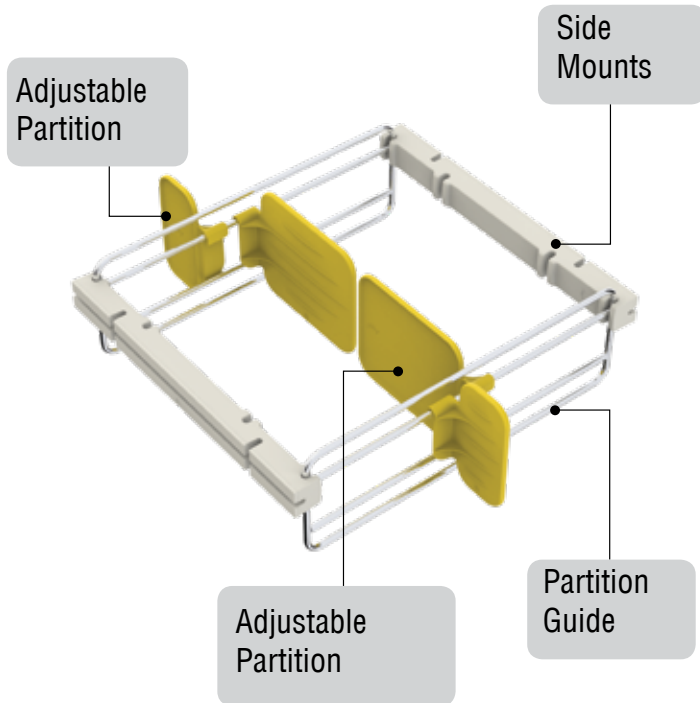

Container Organiser

Problem

Storing containers is a big issue because they come in unwieldy, cumbersome shapes and sizes. Lack of a convenient and flexible space divider inside the drawer leads to clutter and space wastage. Finding those tiny chutney containers or dibbis becomes a hassle.

Solution

The SKIDO Container Organiser is a kitchen novelty. It comes with smartly designed flaps that easily snap onto the wire component. You can also segregate the containers by sizes which lets you pick what you need quickly and easily. Your tin and steel containers need not be an eye sore anymore. With the Container Organiser, with sliding partitions, you get the flexibility to choose an arrangement that works for you. The partition guide can be set up in different positions.

NAYI SOCHTM
नई सोच

Smartly designed flaps to partition and segregate different sizes of containers.

Container Organiser

Possible Container Organiser layouts :

Container Organiser consists of 2 wire partition guides, 4 adjustable partitions and 2 side mounts. This set is available for 380mm, 430mm, and 480mm drawer sizes.

380mm
Drawer | 4280

430mm
Drawer | 4281

480mm
Drawer | 4285

*Dals, masalas, snacks,
biscuits and more.
Store all with ease.*

Pick
what
you
need.

Jars and Bottles Organiser

Jars and Bottles Organiser

Problem