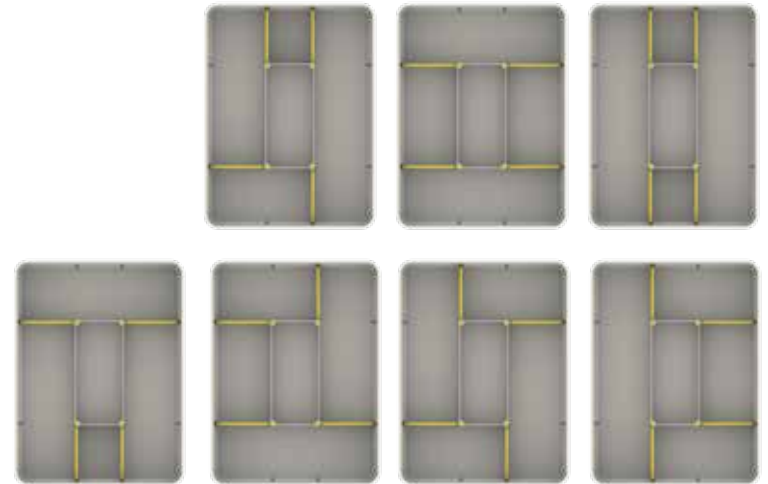

NAYI SOCHTM
नई सोच

Smart and interchangeable
flaps for
partitioning.

Cutlery Organiser

Possible layouts for Cutlery Organiser

The SKIDO Cutlery Organisers come in 2 widths: 380mm and 430mm. An additional 100mm tray helps to maximise space when used in the 480mm drawers. The cutlery organiser consists of 1 base tray and 4 cutlery partitions.