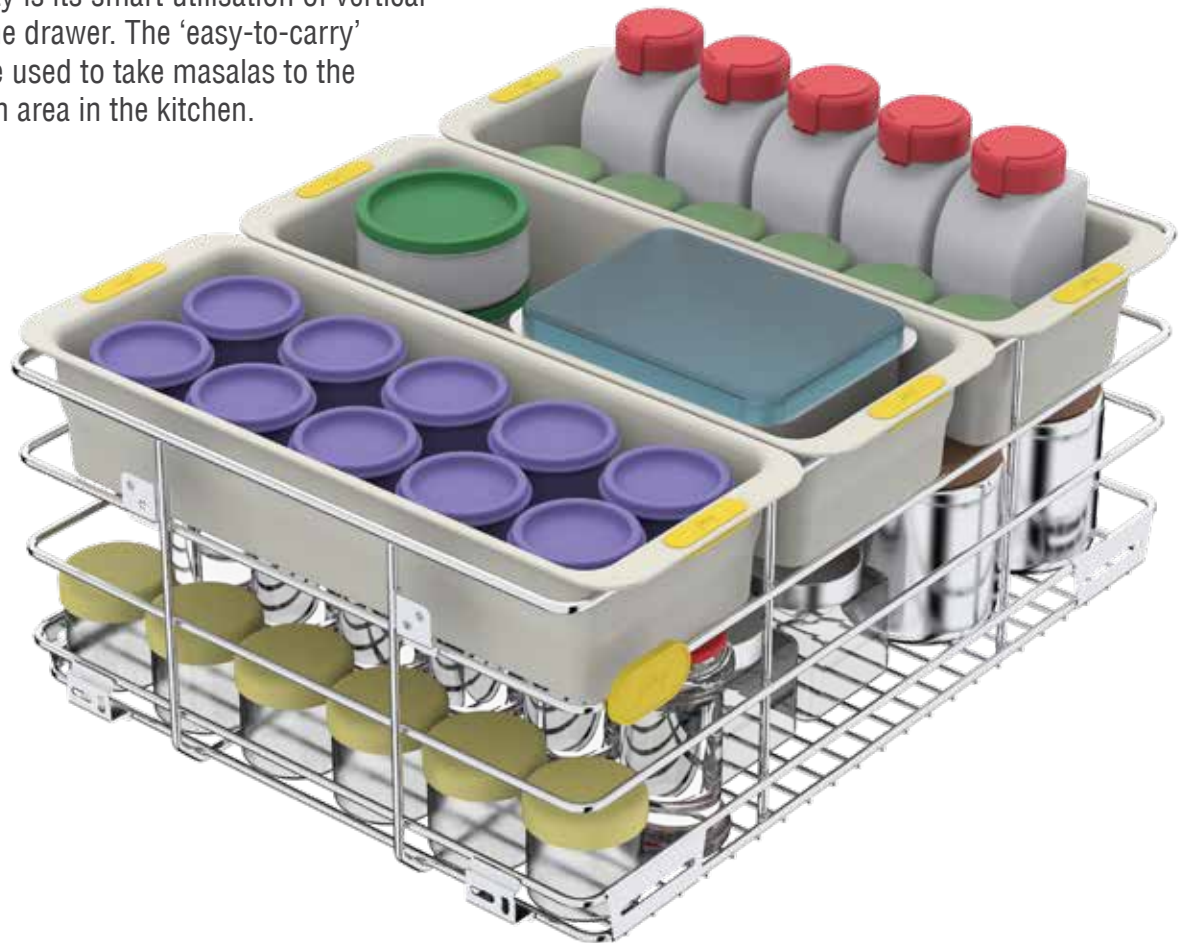

NAYI SOCHTM
नई सोच

Smartly designed flaps to partition and segregate different sizes of containers.

Container Organiser

Possible Container Organiser layouts :

Container Organiser consists of 2 wire partition guides, 4 adjustable partitions and 2 side mounts. This set is available for 380mm, 430mm, and 480mm drawer sizes.

380mm
Drawer | 4280

430mm
Drawer | 4281

480mm
Drawer | 4285

*Dals, masalas, snacks,
biscuits and more.
Store all with ease.*

Pick
what
you
need.

Jars and Bottles Organiser

Jars and Bottles Organiser

Problem

Masala containers, jars, boxes, etc. are kept together in the same basket. Small/ short/ flat containers are spread over multiple baskets resulting in poor utilisation of space. Also, there is no easy way to use the vertical storage space in the drawer.

Solution

SKIDO offers a clever solution by creating a mezzanine level. A solution to de-clutter, the SKIDO Jars and Bottles Organiser lets you easily arrange a wide variety of masala bottles, oil jars, flat/ short containers, tiffin boxes, ready to eat food packets, etc., with three trays that bring order and neatness. Its specialty is its smart utilisation of vertical space in the drawer. The 'easy-to-carry' tray can be used to take masalas to the preparation area in the kitchen.