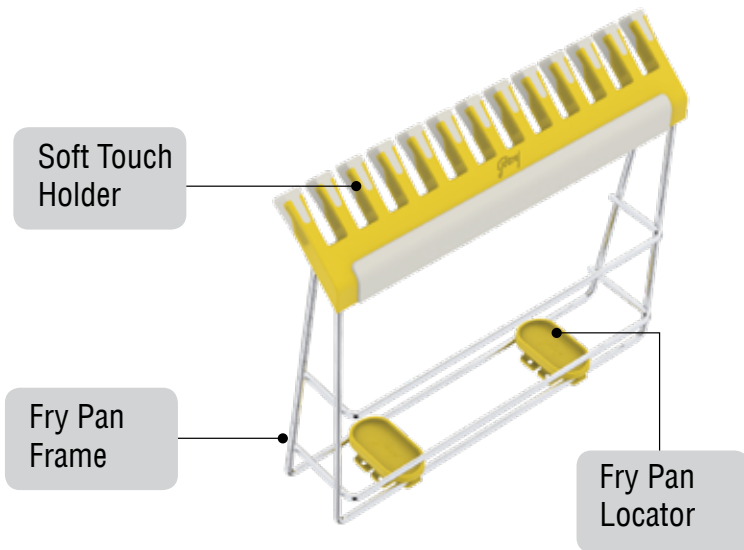

NAYI SOCHTM
नई सोच

Smart flaps
for adjustable
partitioning as
well as firmly
holding thalis.

Thali Organiser

Thali Organiser consists of 1 wire frame, 6 adjustable Thali separators and 4 locators. This set is available in two sizes **15** for 380mm & 430mm drawers and **19** for 480mm drawer.

*Now that's what I
call innovation.*

Easy
to
use.

Fry Pan Organiser

Fry Pan Organiser

Problem

The fry pan is the most problematic of kitchenware. In most households, pans are stacked one on top of the other. Which means, every time you take out a certain pan, a lot of scratching and rattling happens that is harmful for the pan and annoying to the ear.

Solution

An innovative solution designed with smart thinking, the SKIDO Fry Pan Organiser is a uniquely-designed component that holds the pans in place by their handles. The SKIDO fry pan organiser clamps the pan-handles in its flexible soft touch holder while storing them in the drawer. This helps in the efficient use of storage space, allows easy access, prevents entangling of pan handles and also keeps the pans from getting scratched.

NAYI SOCHTM
नई सोच

Innovative
solution to avoid
scratching and
piling up.

Fry Pan Organiser

The SKIDO Fry Pan Organiser clamps the pan-handles in its flexible soft touch holder while storing them in the drawer.