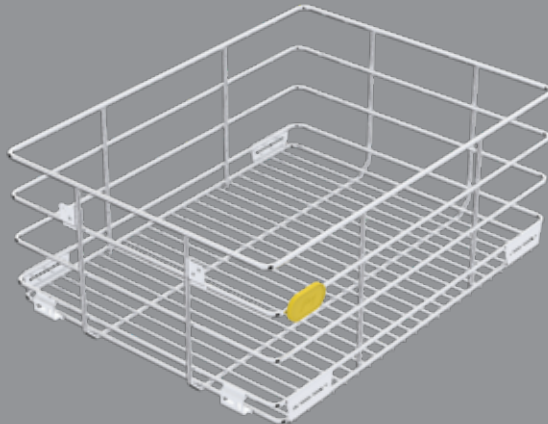

Rust resistant SS+ construction.

4 Point drawer fascia mounting provides easy alignment.

Capsule mounts, for fast and parallel slide mount.

Strong supporting members at the base for more load bearing.

380 x 506 x 100 mm | 4221
430 x 506 x 100 mm | 4223
480 x 506 x 100 mm | 4224

380 x 506 x 150 mm | 4226
430 x 506 x 150 mm | 4227
480 x 506 x 150 mm | 4228

380 x 506 x 200 mm | 4239
430 x 506 x 200 mm | 4240
480 x 506 x 200 mm | 4265

Each Drawer is available in three heights of 100mm, 150mm and 200mm and three widths of 380mm, 430mm and 480mm. These help bring perfection to your kitchen storage.