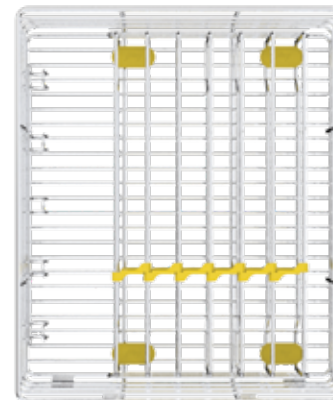

Solution

The SKIDO Thali Organiser brings neatness to thali storage. It comes with a tab-like component (thali separator) that press-fits into the wire drawer. The thali separator can slide on the wire guides and can stop thalis from rolling and rattling. Additionally, it has space for serving glasses which are mostly used in tandem with thalis.

NAYI SOCHTM
नई सोच

Smart flaps
for adjustable
partitioning as
well as firmly
holding thalis.

Thali Organiser

Thali Organiser consists of 1 wire frame, 6 adjustable Thali separators and 4 locators. This set is available in two sizes **15** for 380mm & 430mm drawers and **19** for 480mm drawer.