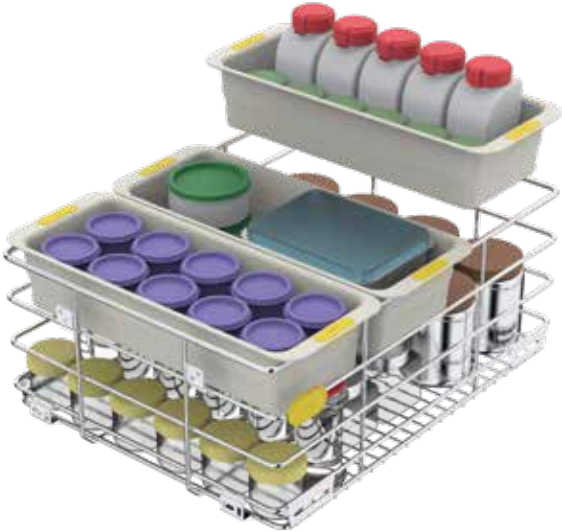

380mm
Drawer | 4280

430mm
Drawer | 4281

480mm
Drawer | 4285

*Dals, masalas, snacks,
biscuits and more.
Store all with ease.*

Pick
what
you
need.

Jars and Bottles Organiser

Jars and Bottles Organiser

Problem

Masala containers, jars, boxes, etc. are kept together in the same basket. Small/ short/ flat containers are spread over multiple baskets resulting in poor utilisation of space. Also, there is no easy way to use the vertical storage space in the drawer.

Solution

SKIDO offers a clever solution by creating a mezzanine level. A solution to de-clutter, the SKIDO Jars and Bottles Organiser lets you easily arrange a wide variety of masala bottles, oil jars, flat/ short containers, tiffin boxes, ready to eat food packets, etc., with three trays that bring order and neatness. Its specialty is its smart utilisation of vertical space in the drawer. The 'easy-to-carry' tray can be used to take masalas to the preparation area in the kitchen.

NAYI SOCHTM
नई सोच

Using vertical space
to store more.

Jars and Bottles Organiser

The 'easy-to-carry' tray can be used to take masalas to the preparation area.

The SKIDO Jars and Bottles Organisers come in 3 widths: 380mm, 430mm and 480mm.