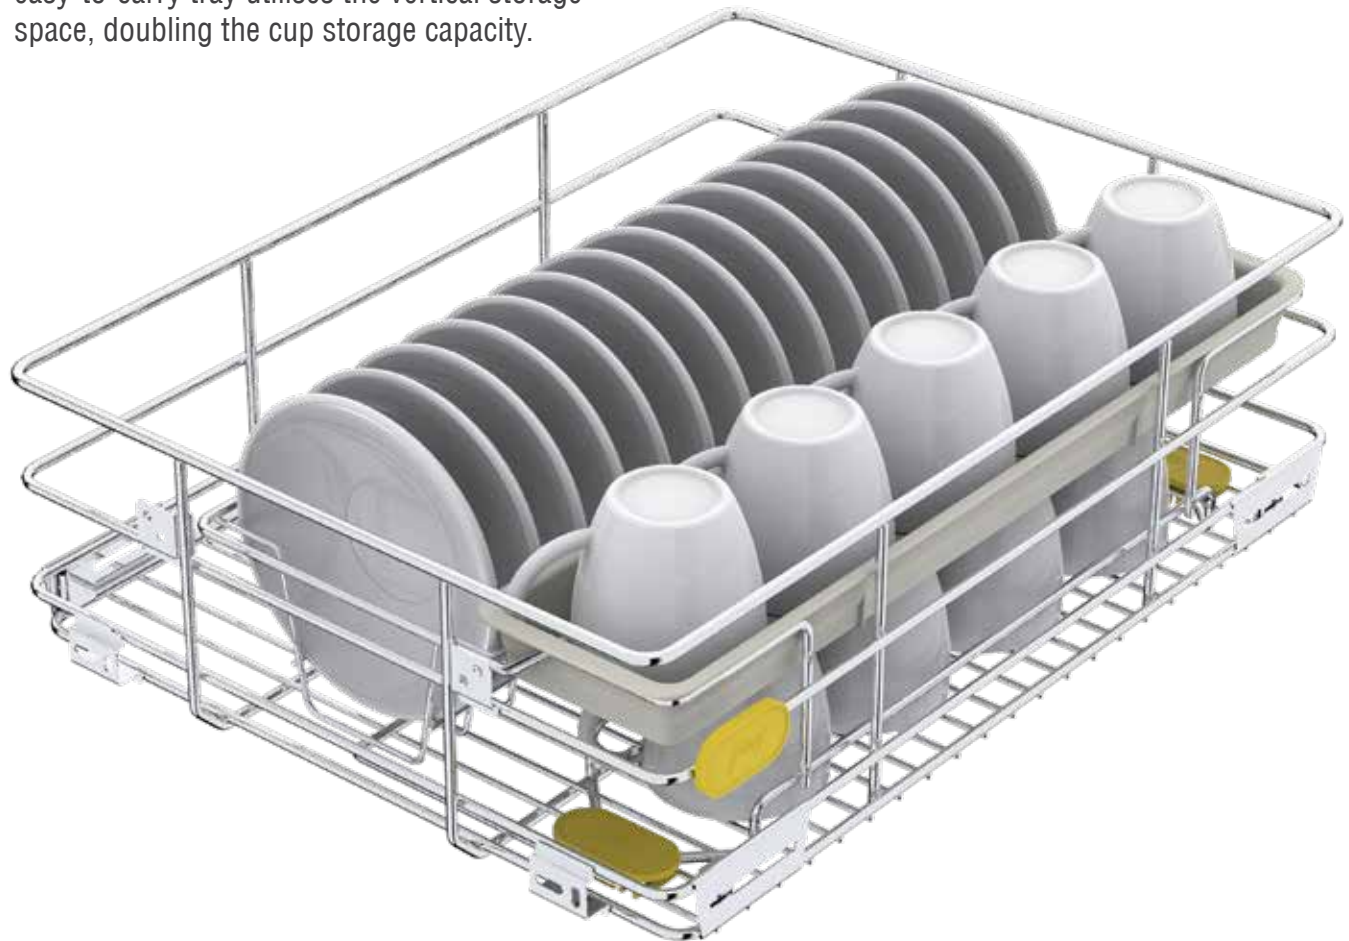

100mm
Tray | 4269

380mm
Drawer | 4267

430mm
Drawer | 4268

100mm + 380mm
480mm Drawer

*More space means
more cups and
saucers.*

Store
more.

Cup and Saucer Organiser

Cup and Saucer Organiser

Problem

Every household has a lot more cups, saucers and mugs than a conventional cup and saucer drawer can hold. There are no demarcated spaces to accommodate mugs and cups of different shapes and sizes. Due to this a lot of storage space is wasted.

Solution

The SKIDO Cup and Saucer Organiser is a simple solution. It comes with an easy-to-carry tray that aids in efficient space utilisation by placing all the cups, saucers and mugs in a neat manner. Fixing the problems of odd-shaped cups, the Cup and Saucer Organiser is a design innovation. The additional easy-to-carry tray utilises the vertical storage space, doubling the cup storage capacity.

NAYI SOCHTM
नई सोच

Smartly creating
extra space.

Cup and Saucer Organiser

The additional easy-to-carry tray utilises the vertical storage space, doubling the cup storage capacity.

The Cup & Saucer Organiser consists of 1 wire frame, 1 easy carry tray and 2 locators. This set is suitable for 380mm, 430mm and 480mm drawer sizes.