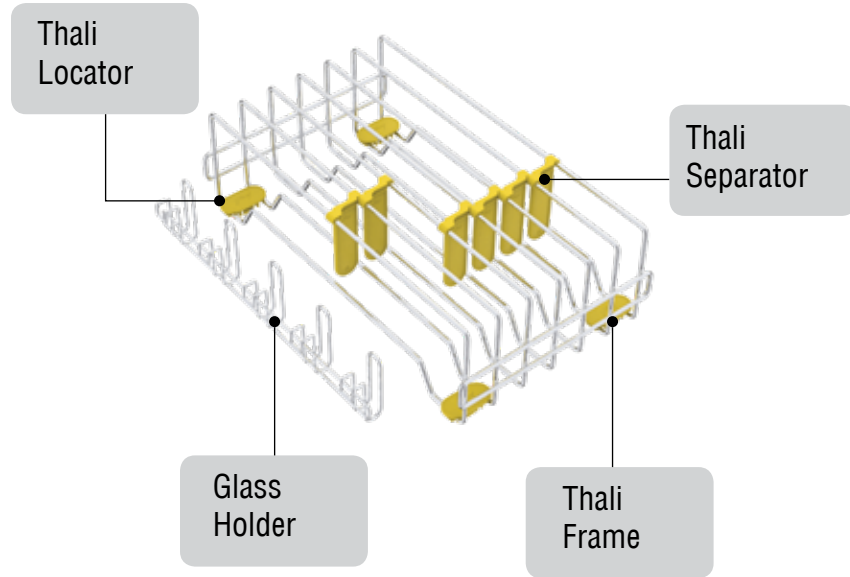

Thali Organiser

Thali Organiser

Problem

Thalis come in various sizes which make optimum space utilisation difficult. It is a major hassle to take out those smaller thalis from amongst the bigger ones. Also, thalis cause an irritating rattling noise.

Solution

The SKIDO Thali Organiser brings neatness to thali storage. It comes with a tab-like component (thali separator) that press-fits into the wire drawer. The thali separator can slide on the wire guides and can stop thalis from rolling and rattling. Additionally, it has space for serving glasses which are mostly used in tandem with thalis.

NAYI SOCHTM
नई सोच

Smart flaps
for adjustable
partitioning as
well as firmly
holding thalis.

Thali Organiser

Thali Organiser consists of 1 wire frame, 6 adjustable Thali separators and 4 locators. This set is available in two sizes **15** for 380mm & 430mm drawers and **19** for 480mm drawer.

*Now that's what I
call innovation.*

Easy
to
use.

Fry Pan Organiser

Fry Pan Organiser

Problem

The fry pan is the most problematic of kitchenware. In most households, pans are stacked one on top of the other. Which means, every time you take out a certain pan, a lot of scratching and rattling happens that is harmful for the pan and annoying to the ear.