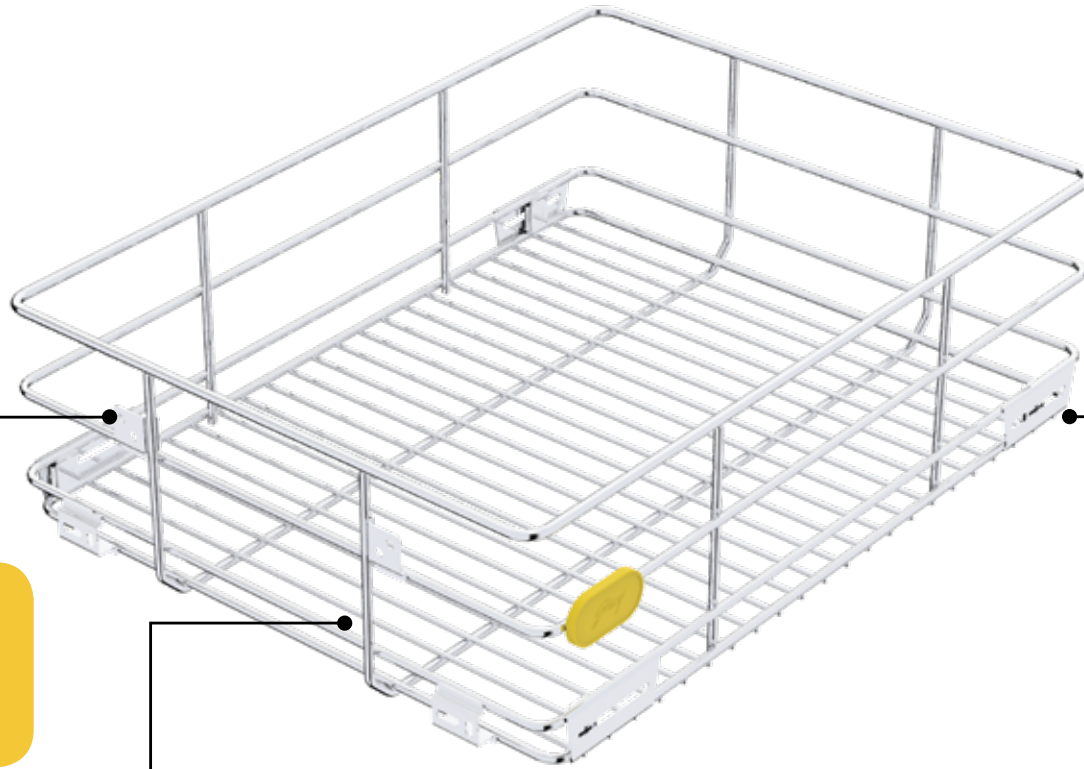

Rust resistant SS+ construction.

4 Point drawer fascia mounting provides easy alignment.

Capsule mounts, for fast and parallel slide mount.

Strong supporting members at the base for more load bearing.

380 x 506 x 100 mm | 4221
430 x 506 x 100 mm | 4223
480 x 506 x 100 mm | 4224