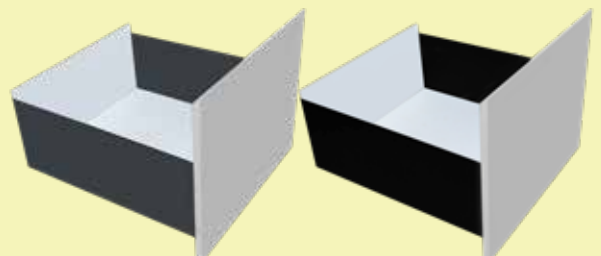

18.0 cm (8 inches)