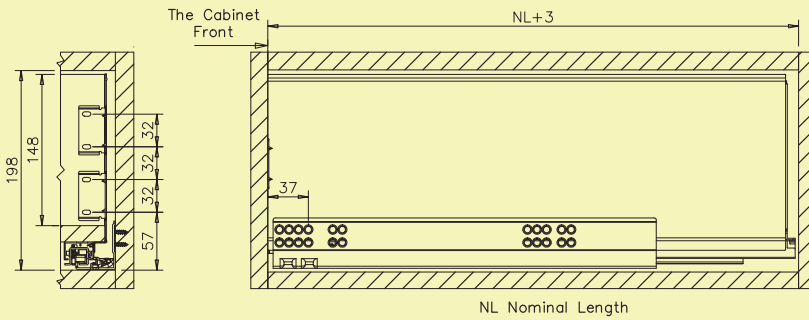

## STANDARD DRAWER-148

14.8 cm (6 inches)