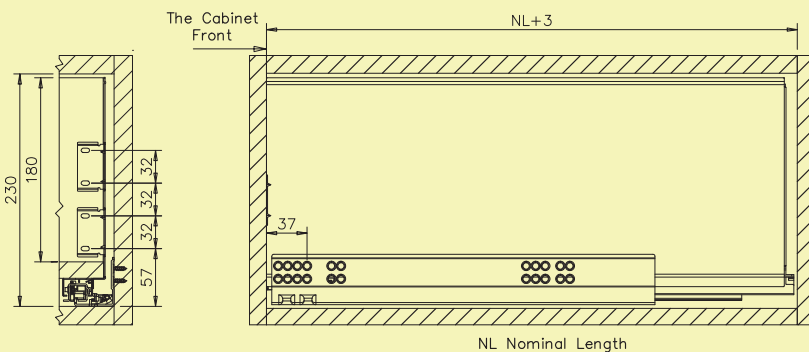

## STANDARD DRAWER-101

10.1 cm (4 inches)

## STANDARD DRAWER-148

14.8 cm (6 inches)

## STANDARD DRAWER-180

18.0 cm (8 inches)

Note: All dimensions are in mm.